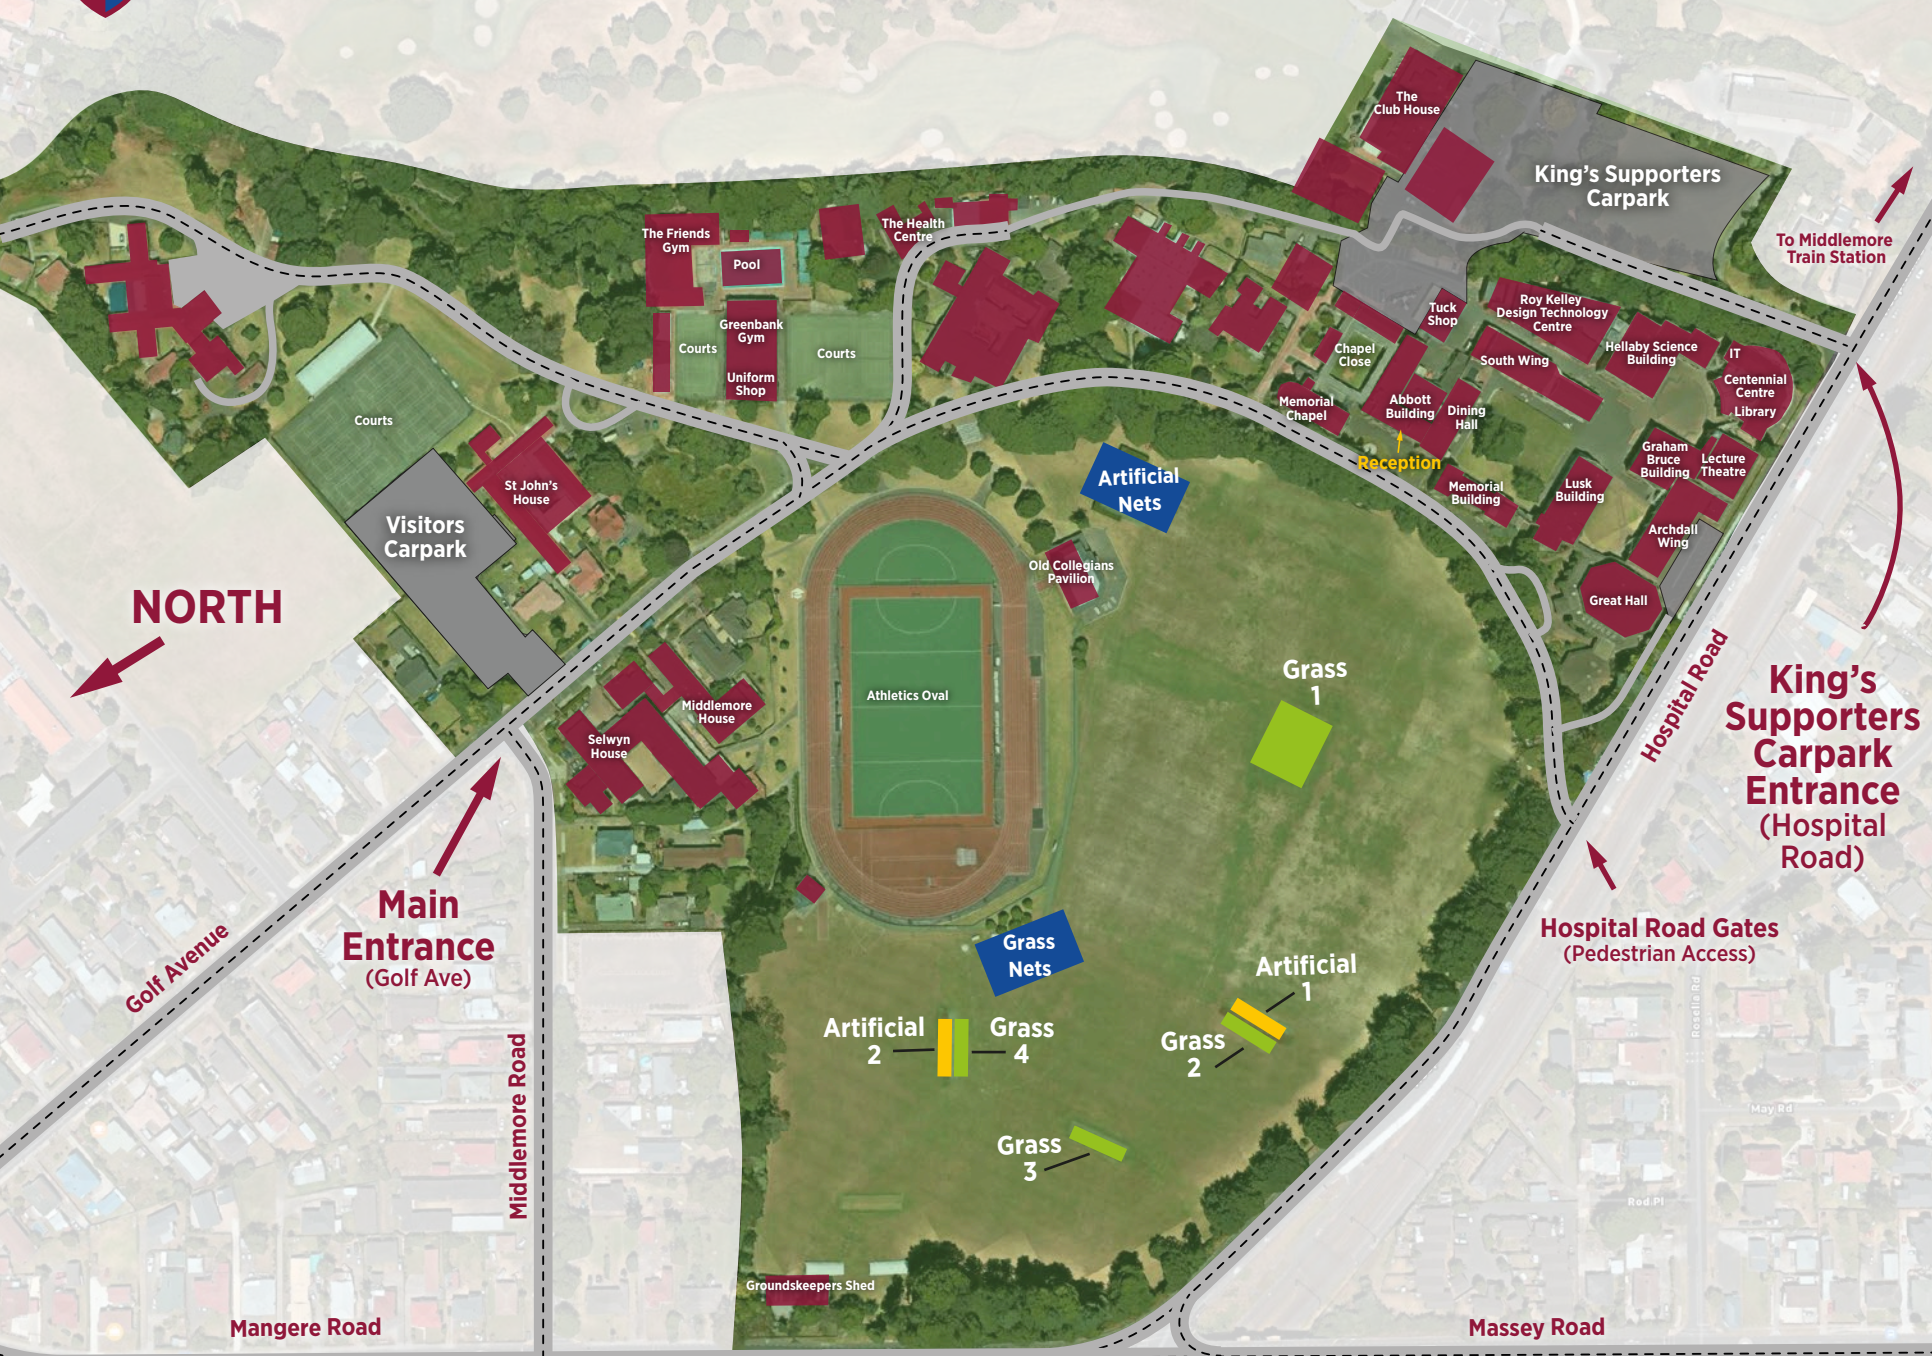

KING'S
COLLEGE

Cricket Wickets

NORTH

Main Entrance
(Golf Ave)

Visitors Carpark

King's Supporters Carpark

To Middlemore Train Station

Artificial Nets

Grass 1

King's Supporters Carpark Entrance
(Hospital Road)

Hospital Road Gates
(Pedestrian Access)

Grass Nets

Artificial 1

Artificial 2

Grass 4

Grass 2

Grass 3

Groundskeepers Shed

Mangere Road

Massey Road